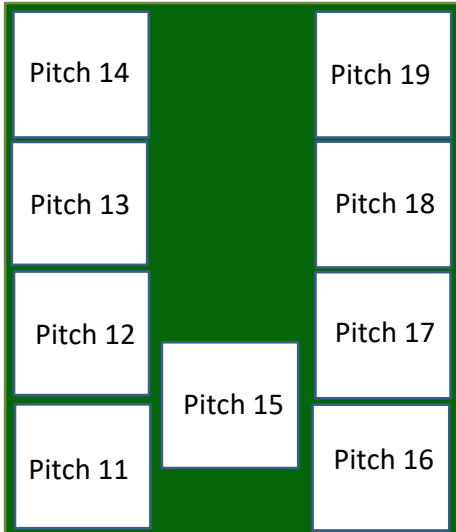

Portmsouth Road

Registration

Main Entrance

← Munro House Parking